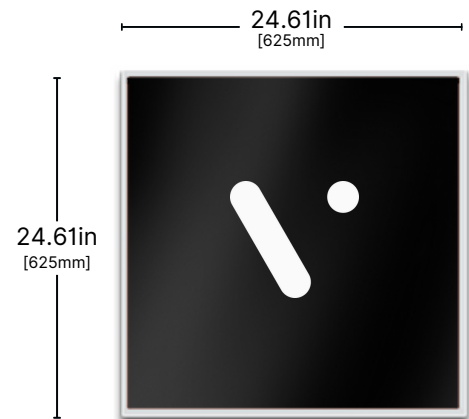

SparkQ+: 34"

A perfect square to add dimension and uniqueness to your layout. The SparkQ+, at 34 inches, gives you digital flexibility and adds originality to any placement.

DISPLAY

Active Display Area	596.16 x 596.16mm
Resolution	1920 x 1920
Brightness	450 nits
Dark Mode	0.56 nits
Surface Treatment	25% Haze
Color Gamut	72% NTSC
Dimming Type	Remote only
Operation Time	24/7
Portrait/Tilt Compatibility	Yes