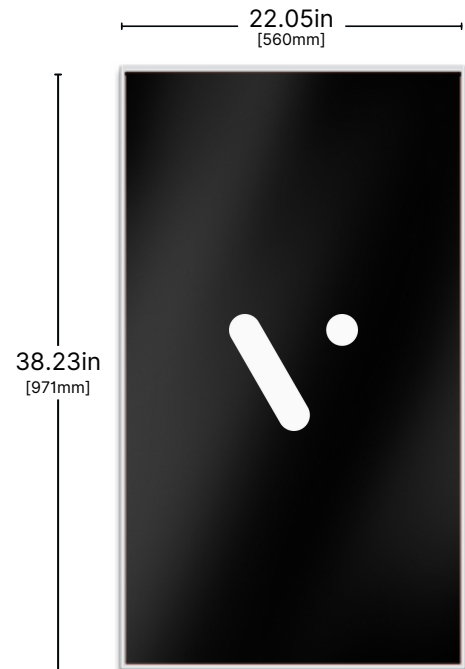

## SIZING

Bezel Width	.5" (13.5mm)
Thickness	.61" (15.5mm)
Weight	28.6lbs (13kg)
Package Weight	38.5lbs (17.5kg)
Package Dimensions	47x30x4" (1195x765x105mm)
W x H x D	

BACK

## SIZING

Bezel Width	.5" (13.5mm)
Thickness	.61" (15.5mm)
Weight	20.94lbs (9.5kg)
Package Weight	32lb (14.45kg)
Package Dimensions	41.5x27x4" (1057x690x105mm)

W x H x D

BACK