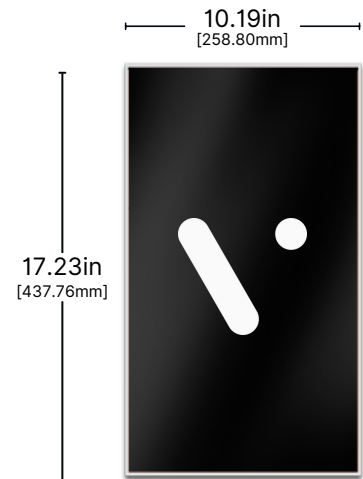

## DISPLAY

Active Display Area	408.96 x 230.04mm
Resolution	1920 x 1080 FHD
Brightness	450 nits
Dark Mode	0.56 nits
Surface Treatment	25% Haze
Color Gamut	72% NTSC
Dimming Type	Remote only
Operation Time	24/7
Portrait/Tilt Compatibility	Yes

## SIZING

Bezel Width	.5" (13.5mm)
Thickness	.61" (15.5mm)
Weight	4.9lbs (2.25kg)
Package Dimensions	21x16x4" (530x400x100mm)
W x H x D	

BACK

#### Power Adaptor

Length: 138.3 +/- 0.01 +/- 1.5mm

Width: 68.8 +/- 0.01 +/- 1.5mm

Height: 26 +/- 0.01 +/- 1.5mm