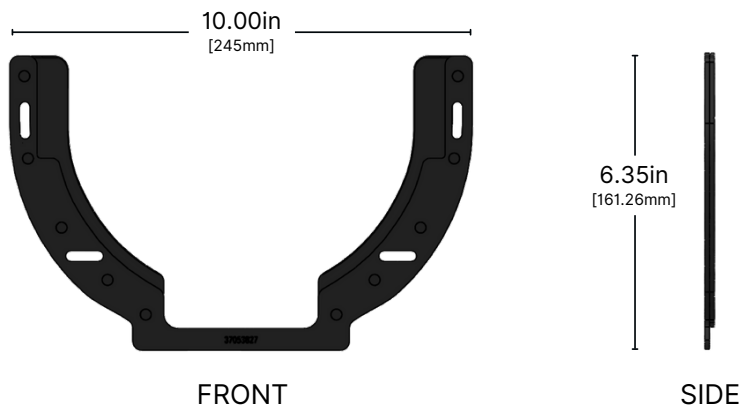

Videri end-to-end Platform.

Manage your display, not your HDMI port.

Traditional digital signage software only shows you if your HDMI port is live and working. Videri's integrated software lets you see what is actually playing live on your displays, in real-time, and get reporting on the performance of each screen.

With no physical ports, Videri's purpose-built hardware only connects to the Videri Software Platform, making your display fleet secured and tamper proof. Manage digital at scale from anywhere to anywhere.

To learn more about the Videri Platform, visit videri.com/software.

ACCESSORIES

Horseshoe Mount

Thickness: 0.20in [5mm]

Power Adaptor

Length: 138.3 +/- 0.01 +/- 1.5mm

Width: 68.8 +/- 0.01 +/- 1.5mm

Height: 26 +/- 0.01 +/- 1.5mm

Power Cord

Length: 1500 +/- 50mm

16 AWG

To learn more, contact a Videri sales representative at info@videri.com or visit videri.com.

Founded in 2013, Videri is an end-to-end digital display platform that enables marketers and businesses everywhere to create impactful experiences at the point of decision. With more than 100,000 Videri Digital Canvases deployed across more than 80 countries, Videri powers the digital content of some of the world's largest global brands at scale.

Videri is a registered trademark of Videri Inc.