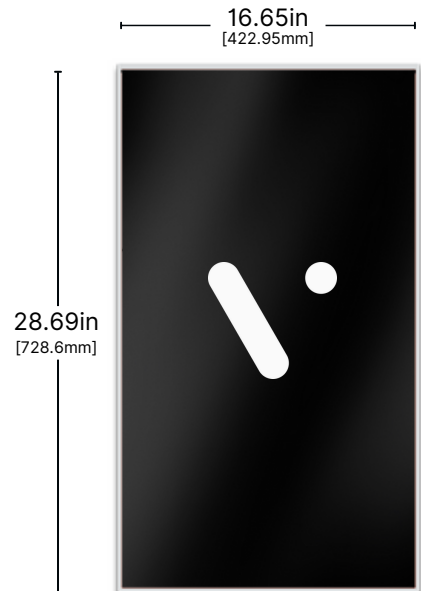

## DISPLAY

Active Display Area	698.4 x 392.85mm
Resolution	1920 x 1080 FHD
Brightness	450 nits
Dark Mode	0.56 nits
Surface Treatment	25% Haze
Color Gamut	72% NTSC
Dimming Type	Remote only
Operation Time	24/7
Portrait/Tilt Compatibility	Yes

## SIZING

Bezel Width	.5" (13.5mm)
Thickness	.61" (15.5mm)
Weight	12.1lbs (5.5kg)
Package Weight	16lb (7.15kg)
Package Dimensions	32x21.25x4" (815x540x100mm)

W x H x D

BACK