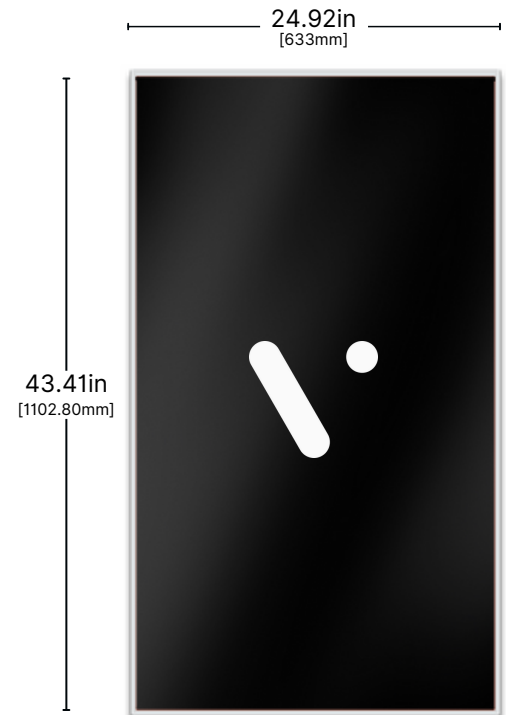

## SIZING

Bezel Width	.5" (13.5mm)
Thickness	.61" (15.5mm)
Weight	28.6lbs (13kg)
Package Weight	38.5lbs (17.5kg)
Package Dimensions	47x30x4" (1195x765x105mm)
W x H x D	

BACK